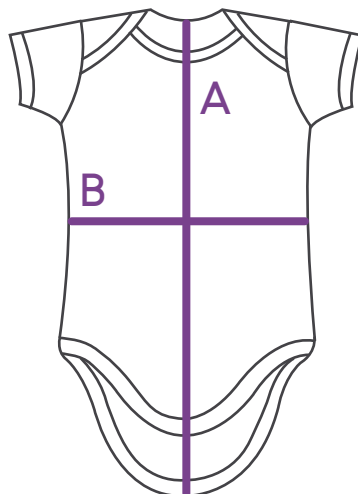

# Size chart babies

All clothes on our website are listed in NL size.

## Baby bodysuit

	56	68
A	37	42.5
B	37	39

A = Total length

B = Waist

## Clothes baby

size	age
56	0-2 months
68	3-6 months
80	7-12 months
92	1-2 years
104	3-4 years

## Baby trousers

	56	68	80	92	104
A	42	44	46	48	50
B	32	34	38	44	50

A = Waist

B = Total length