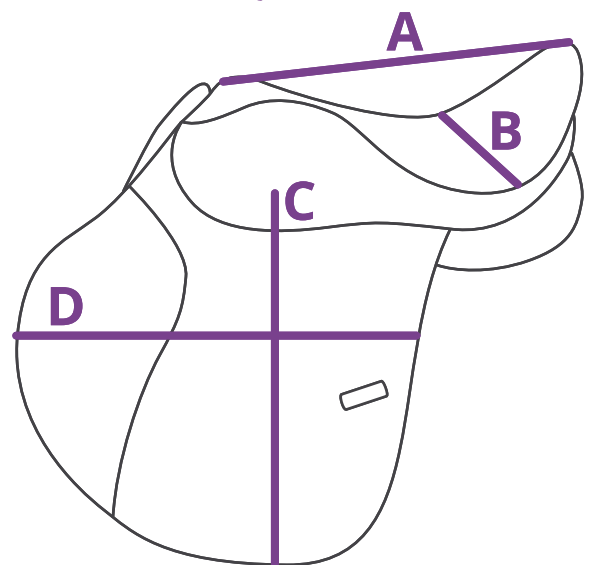

Size chart Saddle

All measurements are listed in CM.

Complete saddle set

Bridle	
A1	38
A2	45
B	29
C1	49
C2	55
D	2.5
E	47

- A1 = Top of the head to bit (single side): shortest position
- A2 = Top of the head to bit (single side): longest position
- B = Length browband (measured straight across)
- C1 = Circumference noseband: shortest position
- C2 = Circumference noseband: longest position
- D = Width noseband including padding
- E = Length flash strap in longest position

Saddle	
A	33
B	23
C	28
D	27.5

- A = Length of the seat
- B = Width of the seat
- C = Length of the saddle flap
- D = Width of the saddle flap

Girth	
A	100
B	9

- A = Length
- B = Width