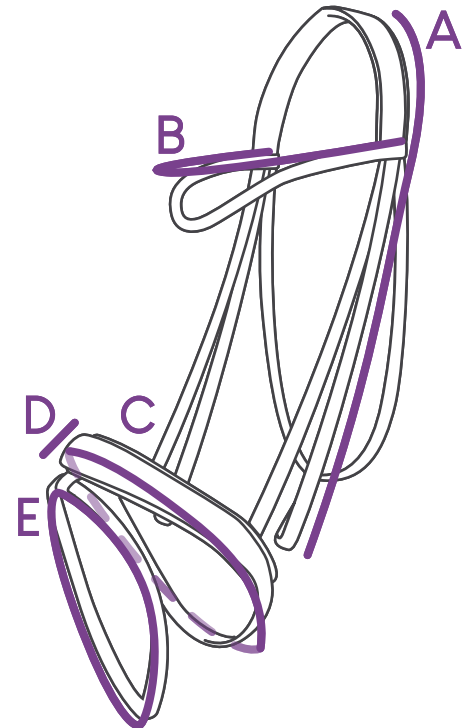

Size chart Saddle

All measurements are listed in CM.

Complete saddle set

Bridle	
A1	38
A2	45
B	29
C1	49
C2	55
D	2.5
E	47

- A1 = Top of the head to bit (single side): shortest position
- A2 = Top of the head to bit (single side): longest position
- B = Length browband (measured straight across)
- C1 = Circumference noseband: shortest position
- C2 = Circumference noseband: longest position
- D = Width noseband including padding
- E = Length flash strap in longest position

Saddle	
A	33
B	23
C	28
D	27.5

- A = Length of the seat
- B = Width of the seat
- C = Length of the saddle flap
- D = Width of the saddle flap

Girth	
A	100
B	9

- A = Length
- B = Width