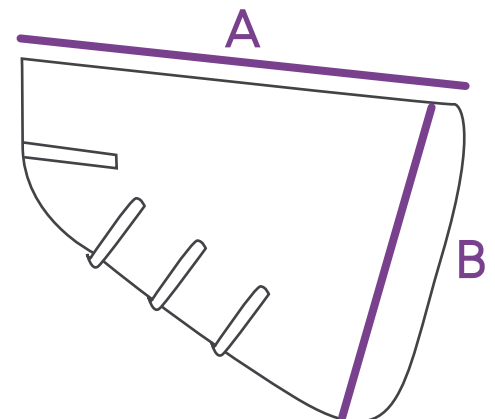

# Size chart rugs

## Fly sheet with neck and hood

Total length	Back length	Inches
125 cm	90 cm	4'1"
135 cm	100 cm	4'5"
145 cm	105 cm	4'9"
155 cm	115 cm	5'1"
165 cm	125 cm	5'5"
175 cm	130 cm	5'9"
185 cm	135 cm	6'1"
195 cm	145 cm	6'5"
205 cm	155 cm	6'9"
215 cm	165 cm	7'1"
225 cm	175 cm	7'5"

## Size chart neck

	125	135	145	155	165	175	185	195	205	215	225
A	86	92	96	102	108	112	116	120	124	126	128
B	52	54	57	60	63	66	66	68	68	70	70

A = Length of the neck

B = Width of the neck

## Size chart mask

	125 - 135	145 - 155	165 - 175	185 - 205	215 - 225
A	14	16	18	20	22
B	53	60	67	74	81
C	55	59	63	68	72

A = Length of the ears

B = Circumference of the noseband

C = Height of the mask from noseflap to ears