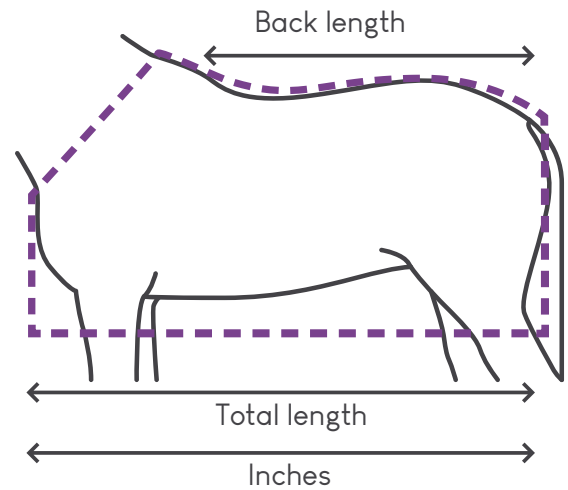

# Size chart rugs

## Fly sheet with neck and hood

Total length	Back length	Inches
125 cm	90 cm	4'1"
135 cm	100 cm	4'5"
145 cm	105 cm	4'9"
155 cm	115 cm	5'1"
165 cm	125 cm	5'5"
175 cm	130 cm	5'9"
185 cm	135 cm	6'1"
195 cm	145 cm	6'5"
205 cm	155 cm	6'9"
215 cm	165 cm	7'1"
225 cm	175 cm	7'5"

## Size chart neck

	125	135	145	155	165	175	185	195	205	215	225
A	86	92	96	102	108	112	116	120	124	126	128
B	52	54	57	60	63	66	66	68	68	70	70

A = Length of the neck

B = Width of the neck

## Size chart mask

	125 - 135	145 - 155	165 - 175	185 - 205	215 - 225
A	14	16	18	20	22
B	53	60	67	74	81
C	55	59	63	68	72

A = Length of the ears

B = Circumference of the noseband

C = Height of the mask from noseflap to ears