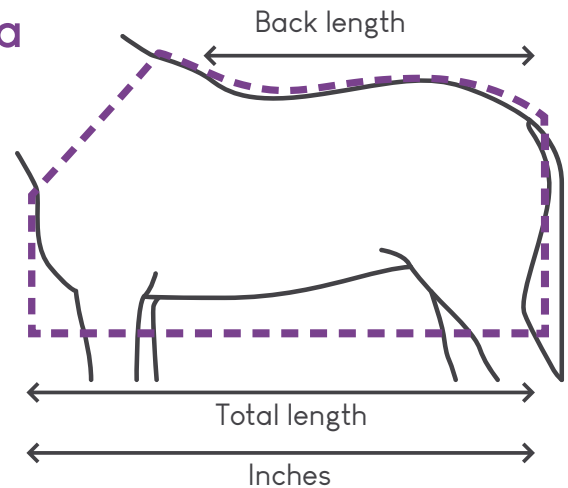

Size chart rugs

Fly sheet with neck and hood Falabella

Total length	Back length	Inches
90 cm	60 cm	3'0"
100 cm	70 cm	3'3"
105 cm	75 cm	3'5"
110 cm	80 cm	3'7"
115 cm	85 cm	3'9"

All rugs on our website are listed in total length size.

Size chart neck

	90	100	105	110	115
A	55	60	65	70	75
B	38	42	46	49	52

A = Length of the neck

B = Width of the neck

Size chart mask

	90 - 105	105 - 115
A	10	12
B	39	46
C	51	53

A = Length of the ears

B = Circumference of the noseband

C = Height of the mask from noseflap to ears