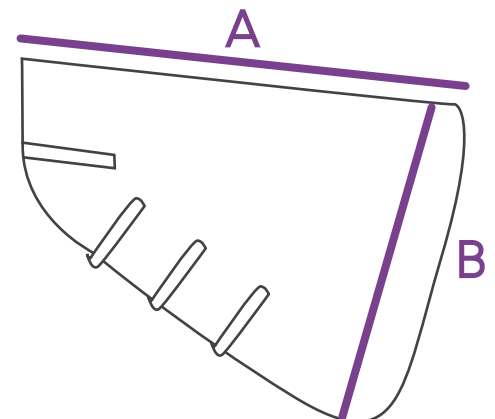

Size chart rugs

Fly sheet with neck and hood Falabella

Total length	Back length	Inches
90 cm	60 cm	3'0"
100 cm	70 cm	3'3"
105 cm	75 cm	3'5"
110 cm	80 cm	3'7"
115 cm	85 cm	3'9"

All rugs on our website are listed in total length size.

Size chart neck

	90	100	105	110	115
A	55	60	65	70	75
B	38	42	46	49	52

A = Length of the neck

B = Width of the neck

Size chart mask

	90 - 105	105 - 115
A	10	12
B	39	46
C	51	53

A = Length of the ears

B = Circumference of the noseband

C = Height of the mask from noseflap to ears