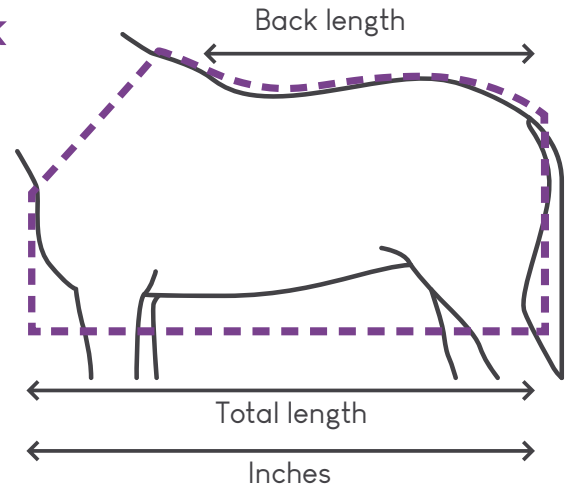

Size chart rugs

Fly sheet with neck and hood Big neck

Total length	Back length	Inches
185 cm	135 cm	6'1"
195 cm	145 cm	6'5"
205 cm	155 cm	6'9"
215 cm	165 cm	7'1"
225 cm	175 cm	7'5"

All rugs on our website are listed in total length size.

Size chart neck

	185	195	205	215	225
A	116	120	124	126	128
B	76	78	78	80	80

A = Length of the neck

B = Width of the neck

Size chart mask

	185 - 205	215 - 225
A	20	22
B	74	81
C	68	72

A = Length of the ears

B = Circumference of the noseband

C = Height of the mask from noseflap to ears