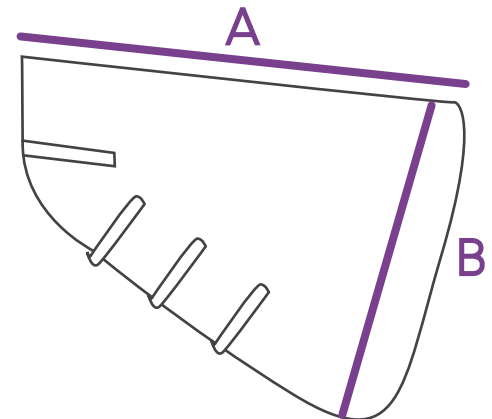

Size chart rugs

Fly sheet with neck and hood Big neck

Total length	Back length	Inches
185 cm	135 cm	6'1"
195 cm	145 cm	6'5"
205 cm	155 cm	6'9"
215 cm	165 cm	7'1"
225 cm	175 cm	7'5"

All rugs on our website are listed in total length size.

Size chart neck

	185	195	205	215	225
A	116	120	124	126	128
B	76	78	78	80	80

A = Length of the neck

B = Width of the neck

Size chart mask

	185 - 205	215 - 225
A	20	22
B	74	81
C	68	72

A = Length of the ears

B = Circumference of the noseband

C = Height of the mask from noseflap to ears