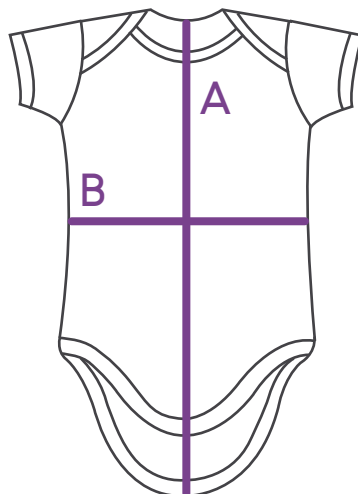

Size chart babies

All clothes on our website are listed in NL size.

Baby bodysuit

	56	68
A	37	42.5
B	37	39

A = Total length

B = Waist

Clothes baby

size	age
56	0-2 months
68	3-6 months
80	7-12 months
92	1-2 years
104	3-4 years

Baby trousers

	56	68	80	92	104
A	42	44	46	48	50
B	32	34	38	44	50

A = Waist

B = Total length